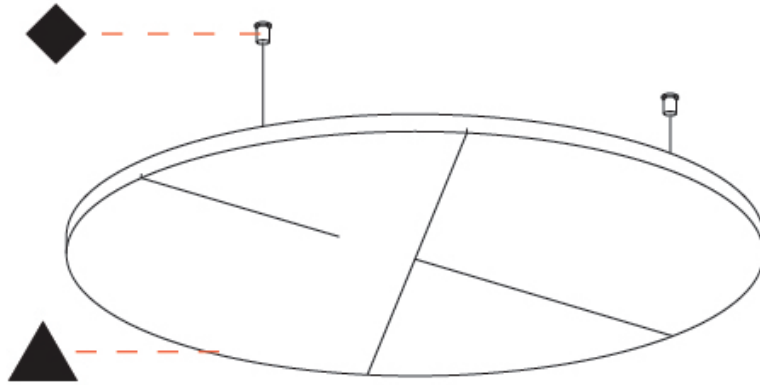

GLORIOUS ACOUSTIC PANEL SUSPENSION

A300701-

PROJECT

TYPE

SPECIFIER

QUANTITY

DATE

A