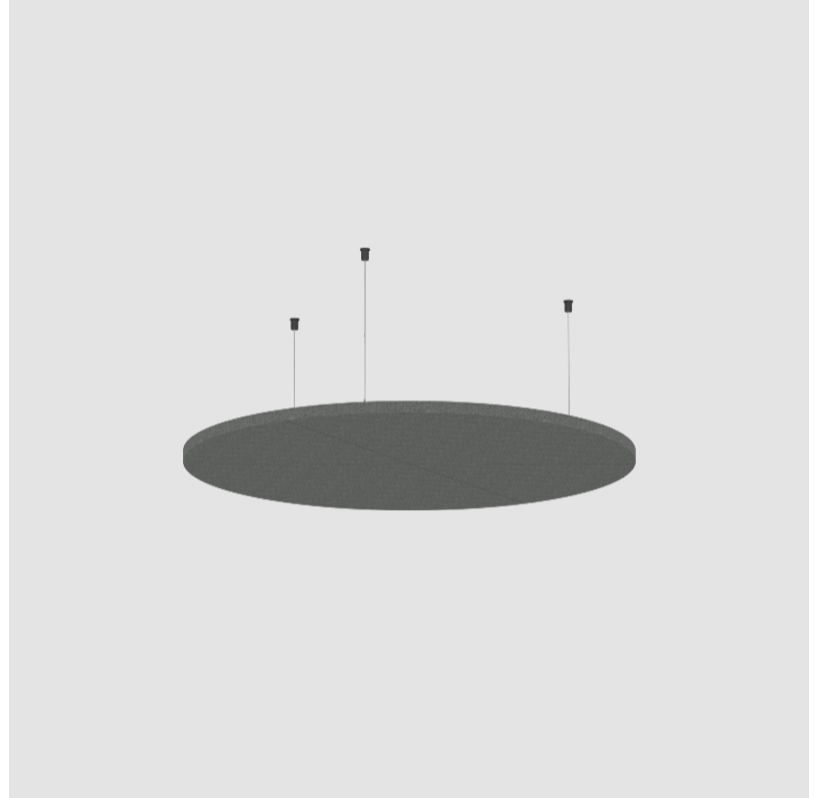

PROJECT
TYPE
SPECIFIER
QUANTITY
DATE

GLORIOUS ACOUSTIC PANEL SUSPENSION

A300701-

base number	Finishes (Diamond)	Finish Options	Cable Length

1. To build a product code in our configurator select the specify button on the base model # product page
2. To build a manual product code on this datasheet choose from the options listed below in blue font and add the suffix to the base model #

GENERAL

Series: Glorious Acoustic Panel
Brand: Prolicht
Division: Architectural
Mounting Type: Suspension
Mounting Location: Ceiling
Subcategory: Acoustic

PHYSICAL

Shape: Round
Diameter (mm): 650
Diameter (in): 25 ⁹/₁₆
Height (mm): 24
Height (in): 15/16
Fixture Finish: [ANC / ASH / BNA / BTC / BZE / CEL / EGG / EVG / FOG / FOS / FST / FUA / IRI / IRO / KHA / LIC / LIM / MER / MSN / MUS / ONX / PEA / PLU / POL / PPY / RAY / ROY / RST / STE / SWD / TAN / TAU](#)
Holder Finish: [SSR / BKV / CWI / CRY / HAB / LAG / UFT / ITA / RUA / RUR / MIC / FTG / MYG / TWT / LOD / PUS / FRO / FUP / KIA / POP / BLS / SPG / MEY / GOH / GUM / CHC / COM / ABZ / JAG](#)
Fixture Material: Aluminum
Cable Details: [2000mm / 6000mm Transparent Cable](#)

ELECTRICAL

LED

OPTICAL

RATINGS AND CERTIFICATIONS

Certified By: CSA Certified to UL and CSA Standards
IP rating: IP20

Ø650mm 25 ⁹/₁₆"