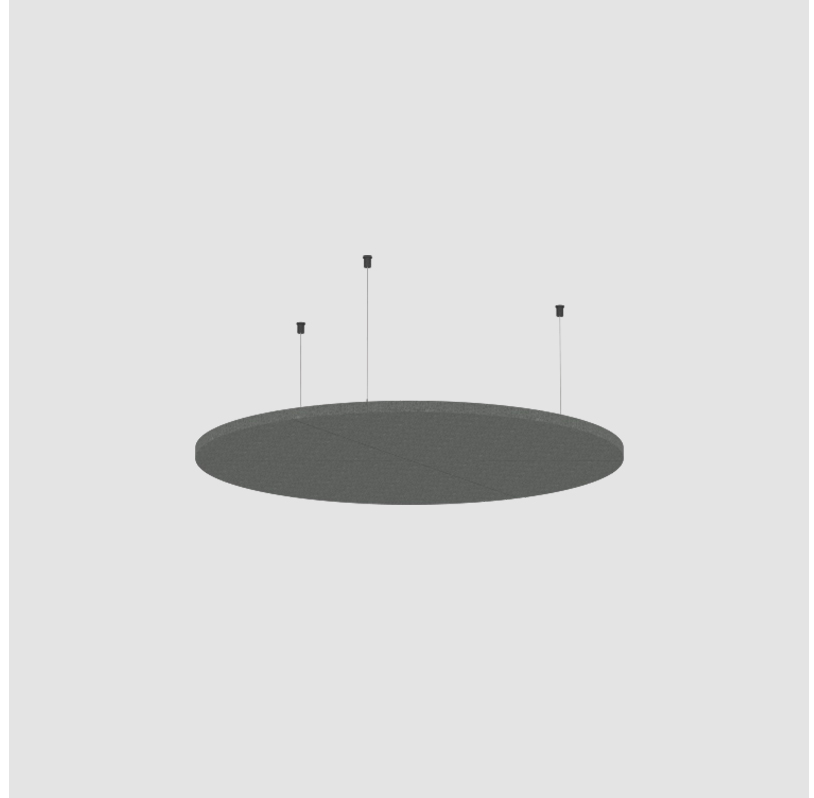

PROJECT	_____
TYPE	_____
SPECIFIER	_____
QUANTITY	_____
DATE	_____

GLORIOUS ACOUSTIC PANEL SUSPENSION

A300700-

base number	_____	_____	_____
	Finishes (Diamond)	Finish Options	Cable Length

1. To build a product code in our configurator select the specify button on the base model # product page
2. To build a manual product code on this datasheet choose from the options listed below in blue font and add the suffix to the base model #

GENERAL

Series: Glorious Acoustic Panel
Brand: Prolicht
Division: Architectural
Mounting Type: Suspension
Mounting Location: Ceiling
Subcategory: Acoustic

PHYSICAL

Shape: Round
Diameter (mm): 450
Diameter (in): 17 11/16
Height (mm): 24
Height (in): 15/16
Fixture Finish: [ANC / ASH / BNA / BTC / BZE / CEL / EGG / EVG / FOG / FOS / FST / FUA / IRI / IRO / KHA / LIC / LIM / MER / MSN / MUS / ONX / PEA / PLU / POL / PPY / RAY / ROY / RST / STE / SWD / TAN / TAU](#)
Holder Finish: [SSR / BKV / CWI / CRY / HAB / LAG / UFT / ITA / RUA / RUR / MIC / FTG / MYG / TWT / LOD / PUS / FRO / FUP / KIA / POP / BLS / SPG / MEY / GOH / GUM / CHC / COM / ABZ / JAG](#)
Fixture Material: Aluminum
Cable Details: [2000mm / 6000mm Transparent Cable](#)

ELECTRICAL

LED

OPTICAL

RATINGS AND CERTIFICATIONS

Certified By: CSA Certified to UL and CSA Standards
IP rating: IP20