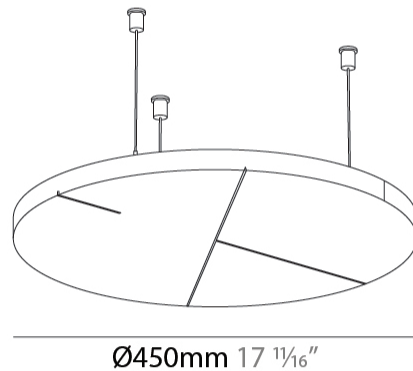

PROJECT	_____
TYPE	_____
SPECIFIER	_____
QUANTITY	_____
DATE	_____

GLORIOUS ACOUSTIC PANEL SUSPENSION

A300700-

base number	_____	_____	_____
	Finishes (Diamond)	Finish Options	Cable Length

1. To build a product code in our configurator select the specify button on the base model # product page
2. To build a manual product code on this datasheet choose from the options listed below in blue font and add the suffix to the base model #

GENERAL

Series: Glorious Acoustic Panel
Brand: Prolicht
Division: Architectural
Mounting Type: Suspension
Mounting Location: Ceiling
Subcategory: Acoustic

PHYSICAL

Shape: Round
Diameter (mm): 450
Diameter (in): 17 11/16
Height (mm): 24
Height (in): 15/16
Fixture Finish: [ANC / ASH / BNA / BTC / BZE / CEL / EGG / EVG / FOG / FOS / FST / FUA / IRI / IRO / KHA / LIC / LIM / MER / MSN / MUS / ONX / PEA / PLU / POL / PPY / RAY / ROY / RST / STE / SWD / TAN / TAU](#)
Holder Finish: [SSR / BKV / CWI / CRY / HAB / LAG / UFT / ITA / RUA / RUR / MIC / FTG / MYG / TWT / LOD / PUS / FRO / FUP / KIA / POP / BLS / SPG / MEY / GOH / GUM / CHC / COM / ABZ / JAG](#)
Fixture Material: Aluminum
Cable Details: [2000mm / 6000mm Transparent Cable](#)

ELECTRICAL

LED

OPTICAL

RATINGS AND CERTIFICATIONS

Certified By: CSA Certified to UL and CSA Standards
IP rating: IP20