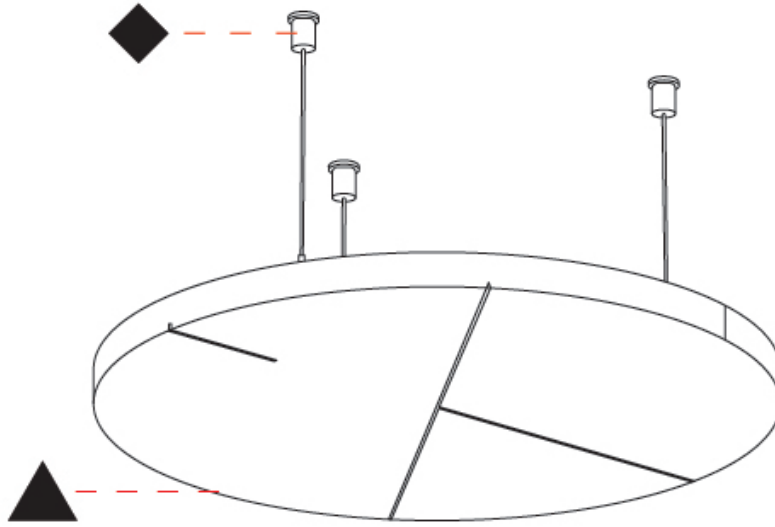

GLORIOUS ACOUSTIC PANEL SUSPENSION

A300700-

PROJECT _____

TYPE _____

SPECIFIER _____

QUANTITY _____

DATE _____

A